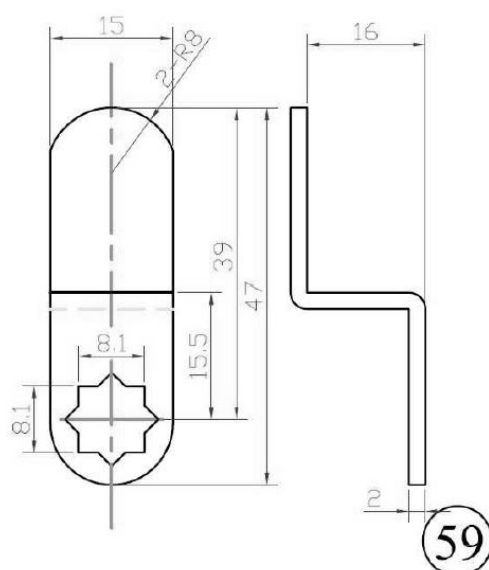

PRODUCT SHEET

Description:

Cam No. 59 For 1900 Series, Cranked 16mm, 39mm C/E

Item number:

14.04.299-5

Units	Box	Carton	HS Code	Barcode
Pcs.	260	2600	8301600090	 5704866041300

SISO A/S

Mileparken 11
DK-2740 Skovlunde
Denmark
VAT: DK 24786013